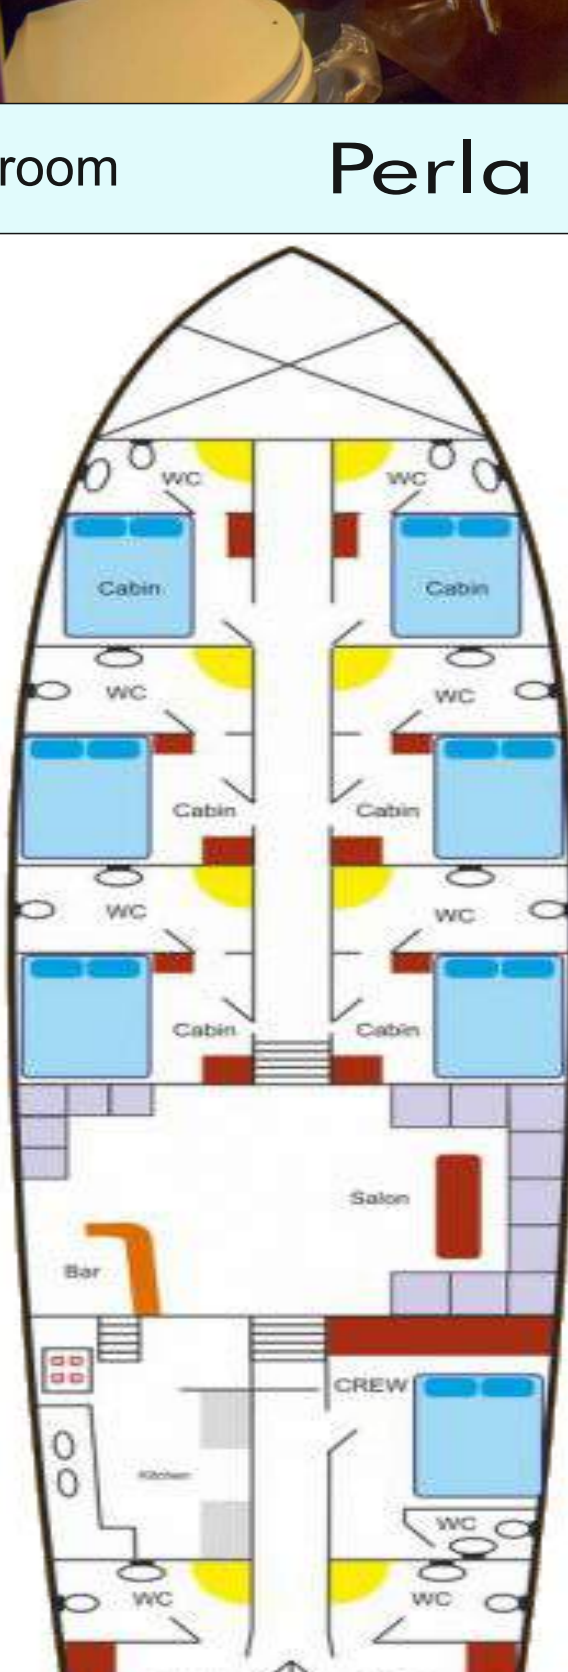

Perla Del Mar 1

28m (91.86 ft) | 8 Cabins | 16 Guests

Sunbathing Area

Perla Del Mar 1

28m (91.86 ft) | 8 Cabins | 16 Guests

Dining Table

Perla Del Mar 1

28m (91.86 ft) | 8 Cabins | 16 Guests

Saloon

Perla Del Mar 1

28m (91.86 ft) | 8 Cabins | 16 Guests

Double Cabin

Perla Del Mar 1

28m (91.86 ft) | 8 Cabins | 16 Guests

Twin Cabin

Perla Del Mar 1

28m (91.86 ft) | 8 Cabins | 16 Guests

Bathroom

Perla Del Mar 1

28m (91.86 ft) | 8 Cabins | 16 Guests

PERLA DEL MAR 1

- Loa : 26.5 M
- Beam : 7.10 M
- Draft : 2.70 M
- Type : Ketch
- Cabin : 8 Cabins (2 Double, 1 Twin)
- Year Built : 1993 / 2012
- Engine : 315 HP Scania
- Generator : 26 kVa + 10 kVa
- Electricity : 220 / 24 V
- Outboard : 60 HP
- Activities : Canoe, Surf, Ski, Internet, TV / Satallite, DVD / CD Player
- A/C : Yes

Layout

Perla Del Mar 1

28m (91.86 ft) | 8 Cabins | 16 Guests